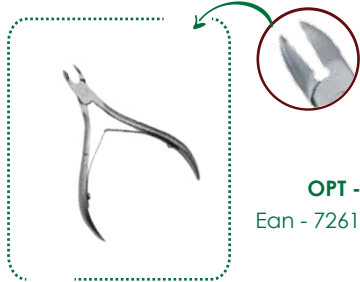

**OPT - 3076**

Ean - 7261894230765

**Cracked Skin Cutter** A pedicure tool. Perfect for removing/cutting callous/corn/hard skin/cuticle.

**OPT - 3080**

Ean - 7261894230802

**Cuticle Nipper**

**OPT - 3012**

Ean - 7261894230123